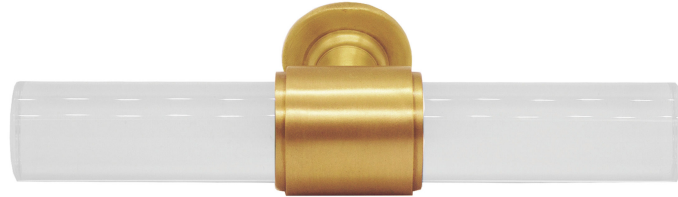

WORLDS AWAY

RUTHERFORD
HABR

ACRYLIC POLE HANDLE WITH ANTIQUE BRASS
DETAIL

5" W x .75" H x 1.5" D

COLOR
GOLD

DIMENSIONS
Width: 5" Height: .75" Depth: 1.5"