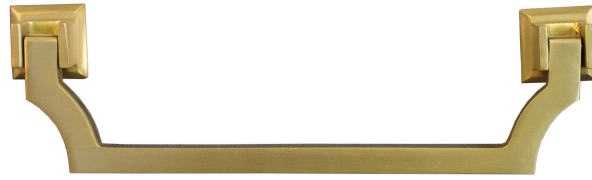

WORLDS AWAY

MURRAY

DIMENSIONS
Width: 7.62" Height: 2.25" Depth: .75"